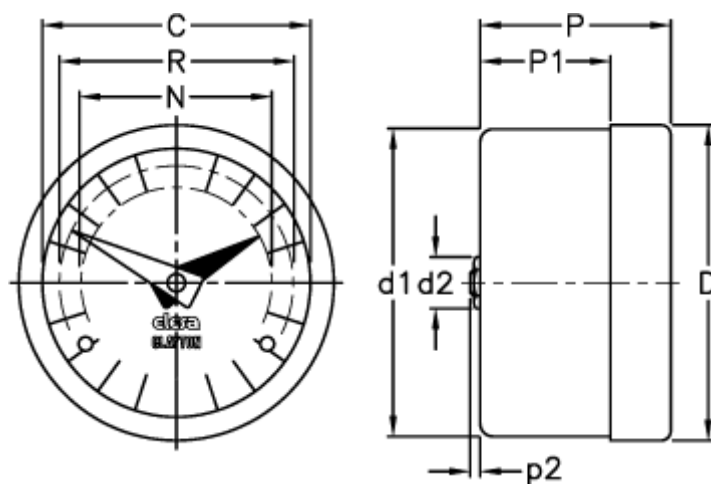

Article number: 2307020061

Description: E+G Gravity indicator
GA01-0008-D

Measures

C = 42

R = 37

D = 49.6

D1 = 48.3

d2 = 8

N = 30

P = 30

P1 = 20.5

p2 = 1.6